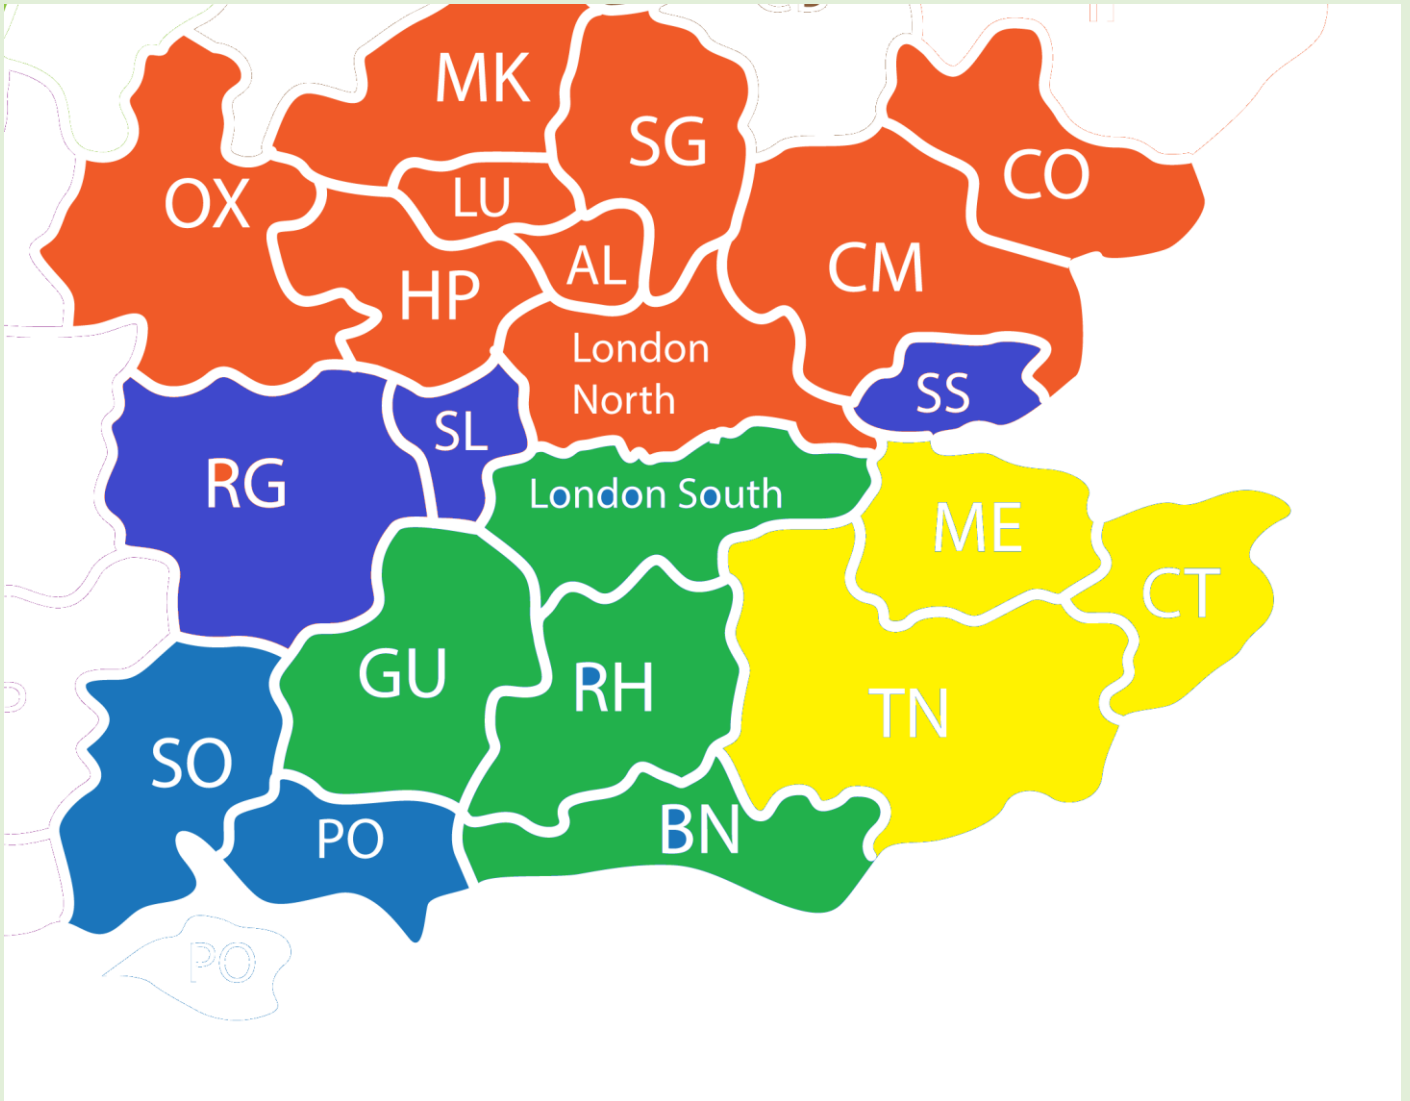

# Timeless Garden Annexe

## INSTALLATION COSTS BY POSTCODE

Zone	Delivery & Installation Costs
Yellow	No Additional Charge
Green	£ 1,000.00 - £ 1,500.00
Blue	£ 1,500.00 - £ 3,000.00
Red	£ 3,000.00 - £ 5,000.00
Outside Zones	POA